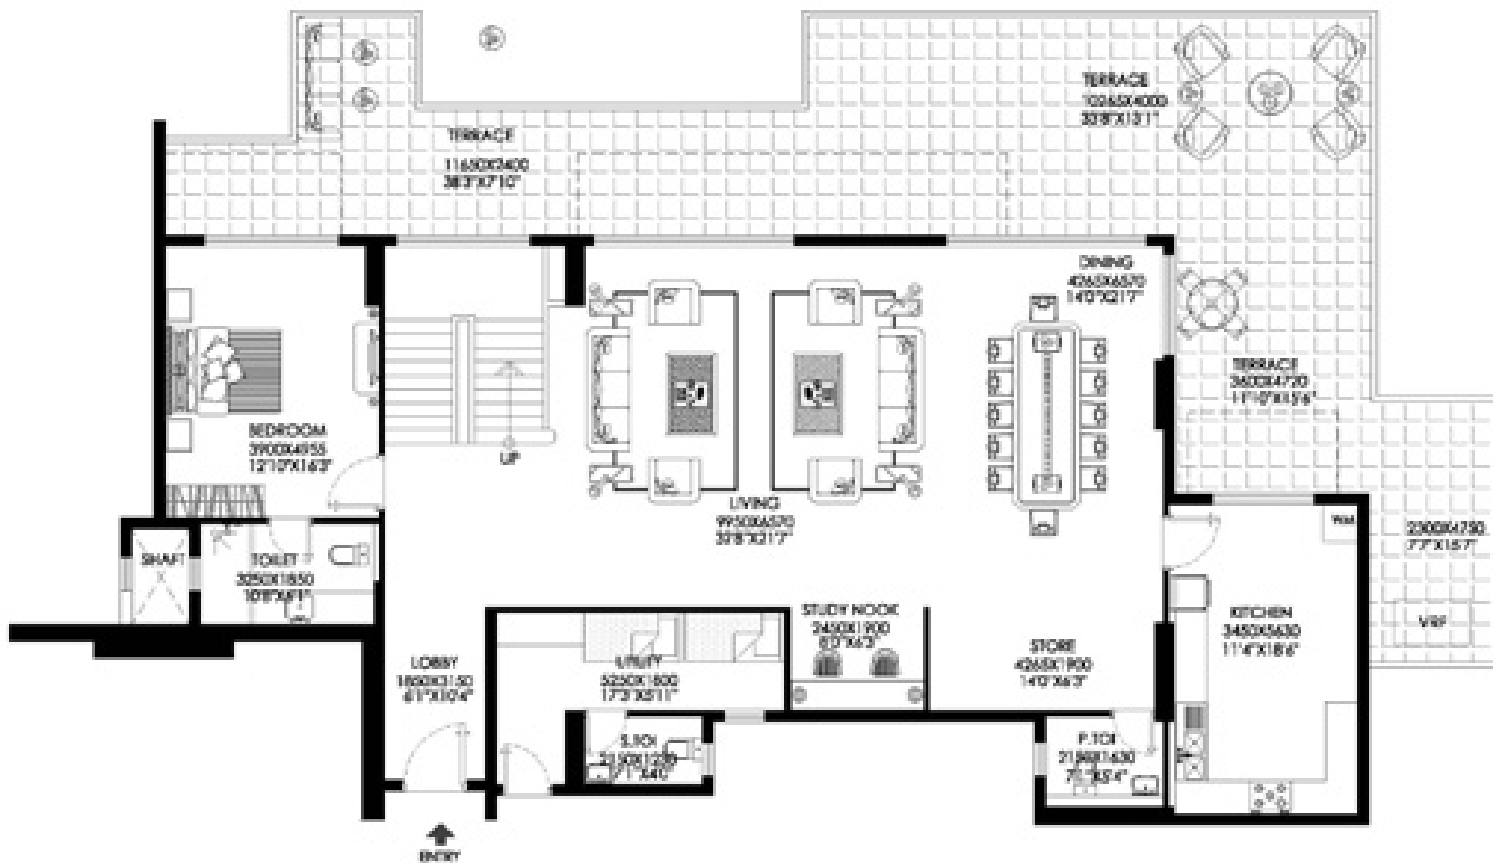

APARTMENT NO. 1 & 2
 PENTHOUSE LOWER LEVEL
 BLOCK C
 6221 SQ. FT/ 577.94 SQ.M

APARTMENT NO. 1 & 2
PENTHOUSE UPPER LEVEL
BLOCK C