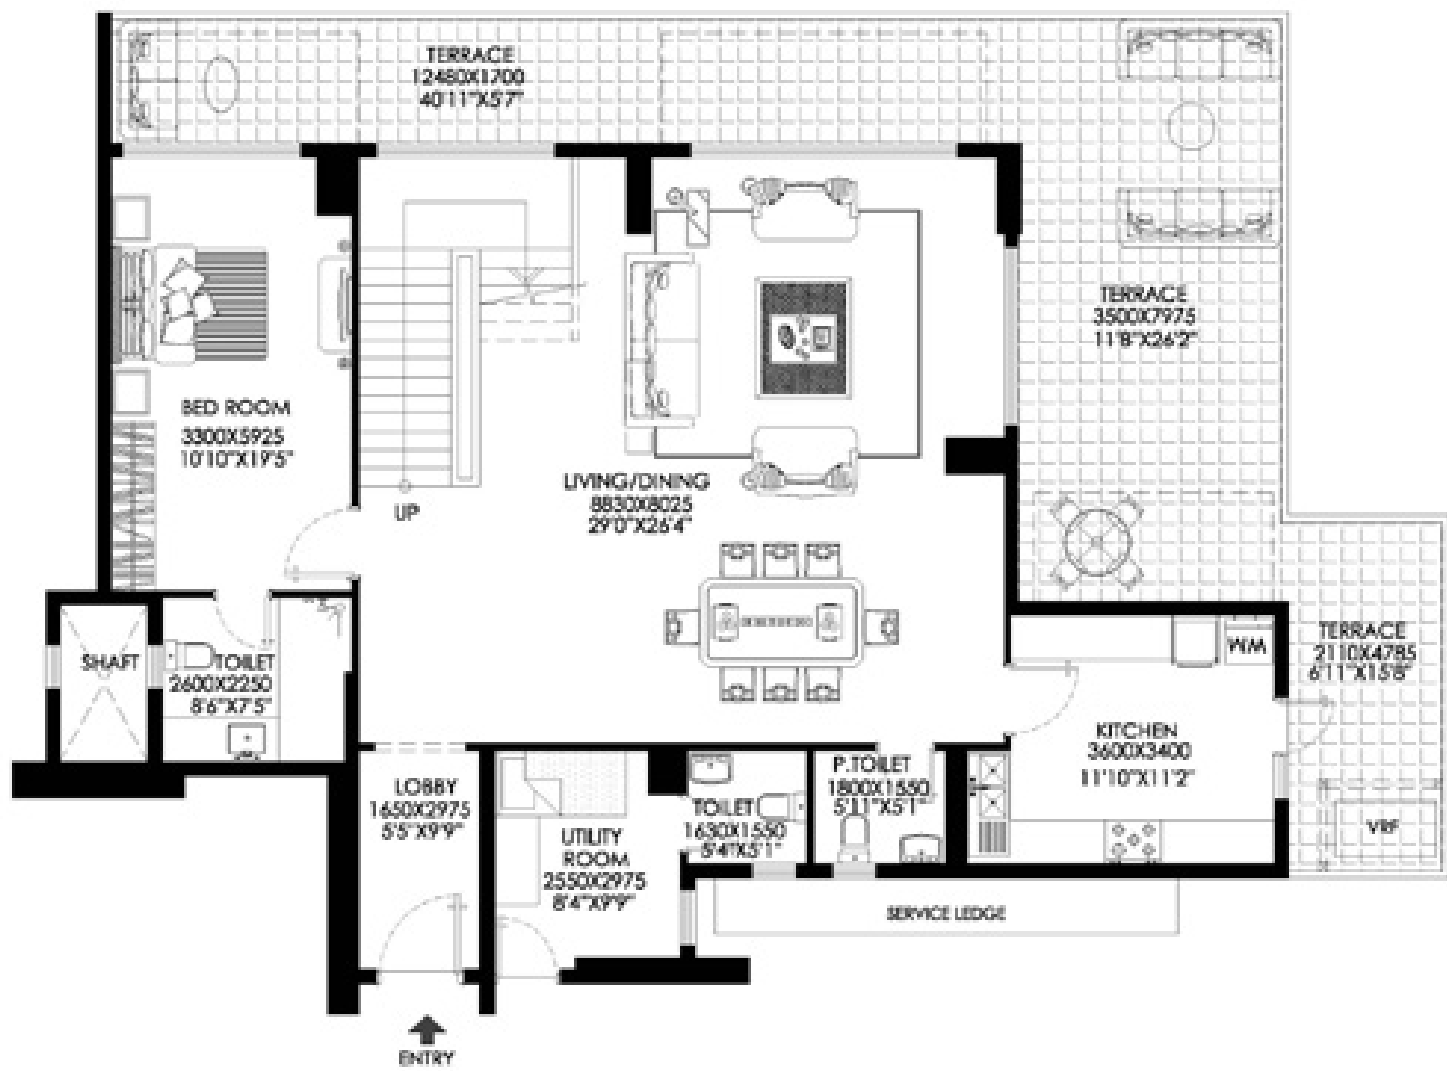

APARTMENT NO. 1 & 2  
PENTHOUSE LOWER LEVEL  
BLOCK E  
4498 SQ. FT/ 417.87 SQ.M

APARTMENT NO. 1 & 2  
PENTHOUSE UPPER LEVEL  
BLOCK E