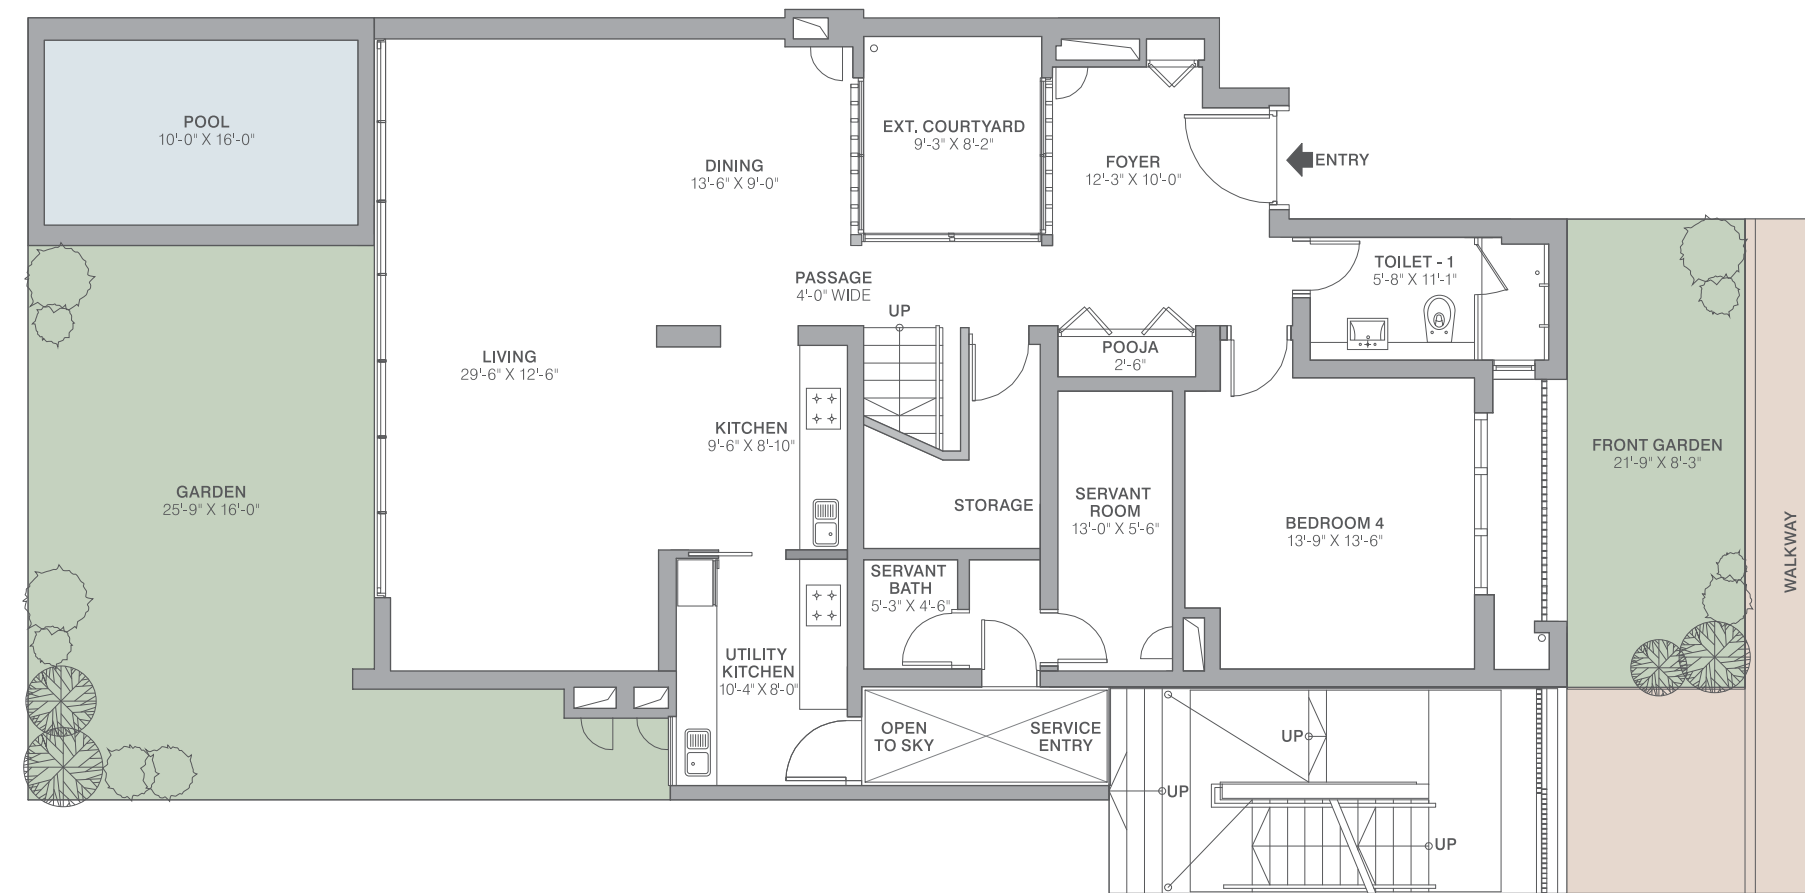

EXECUTIVE FLOORS

DUPLEX UNITS - 4,250 SQ. FT. (394.84 SQ. M.)

GROUND FLOOR | LOWER UNIT

FIRST FLOOR | LOWER UNIT