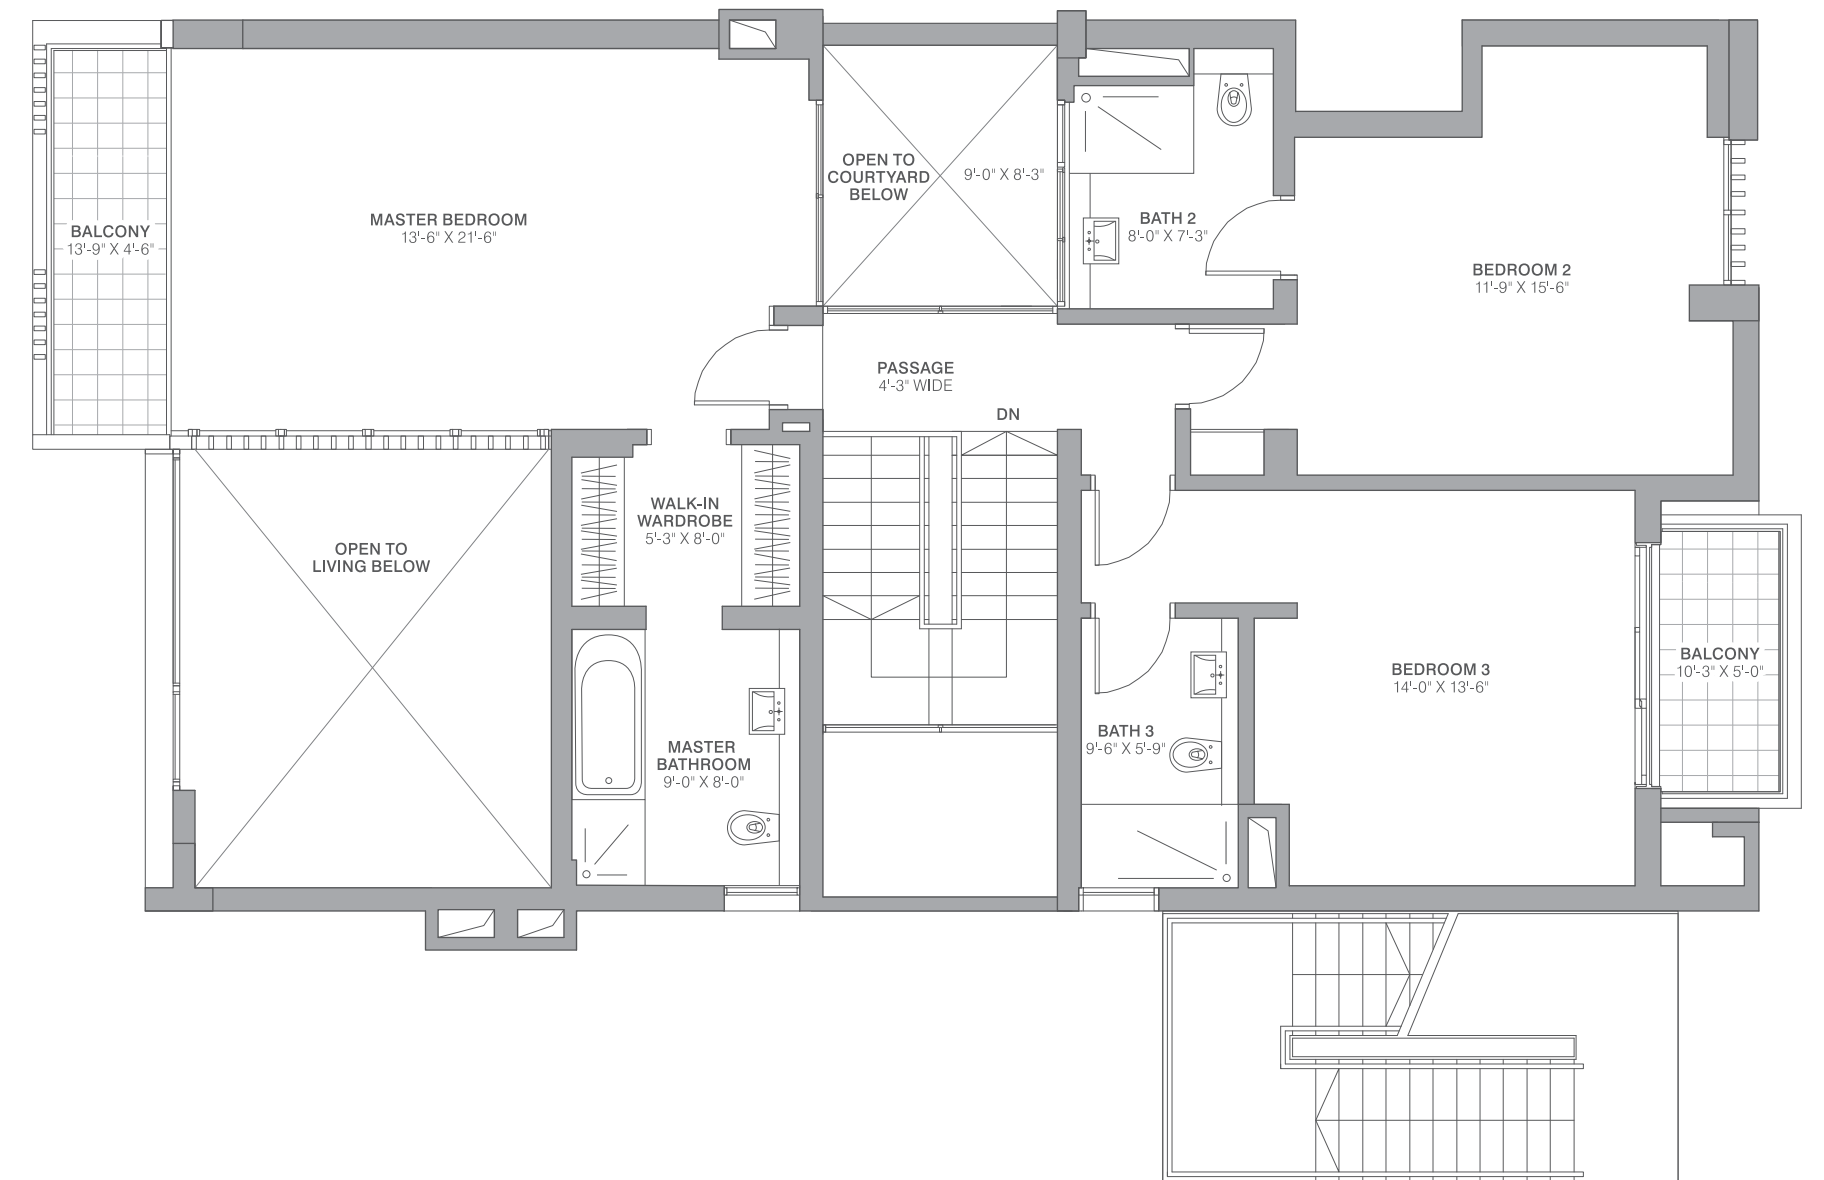

EXECUTIVE FLOORS

DUPLEX UNITS - 4,250 SQ. FT. (394.84 SQ. M.)

GROUND FLOOR | LOWER UNIT

FIRST FLOOR | LOWER UNIT