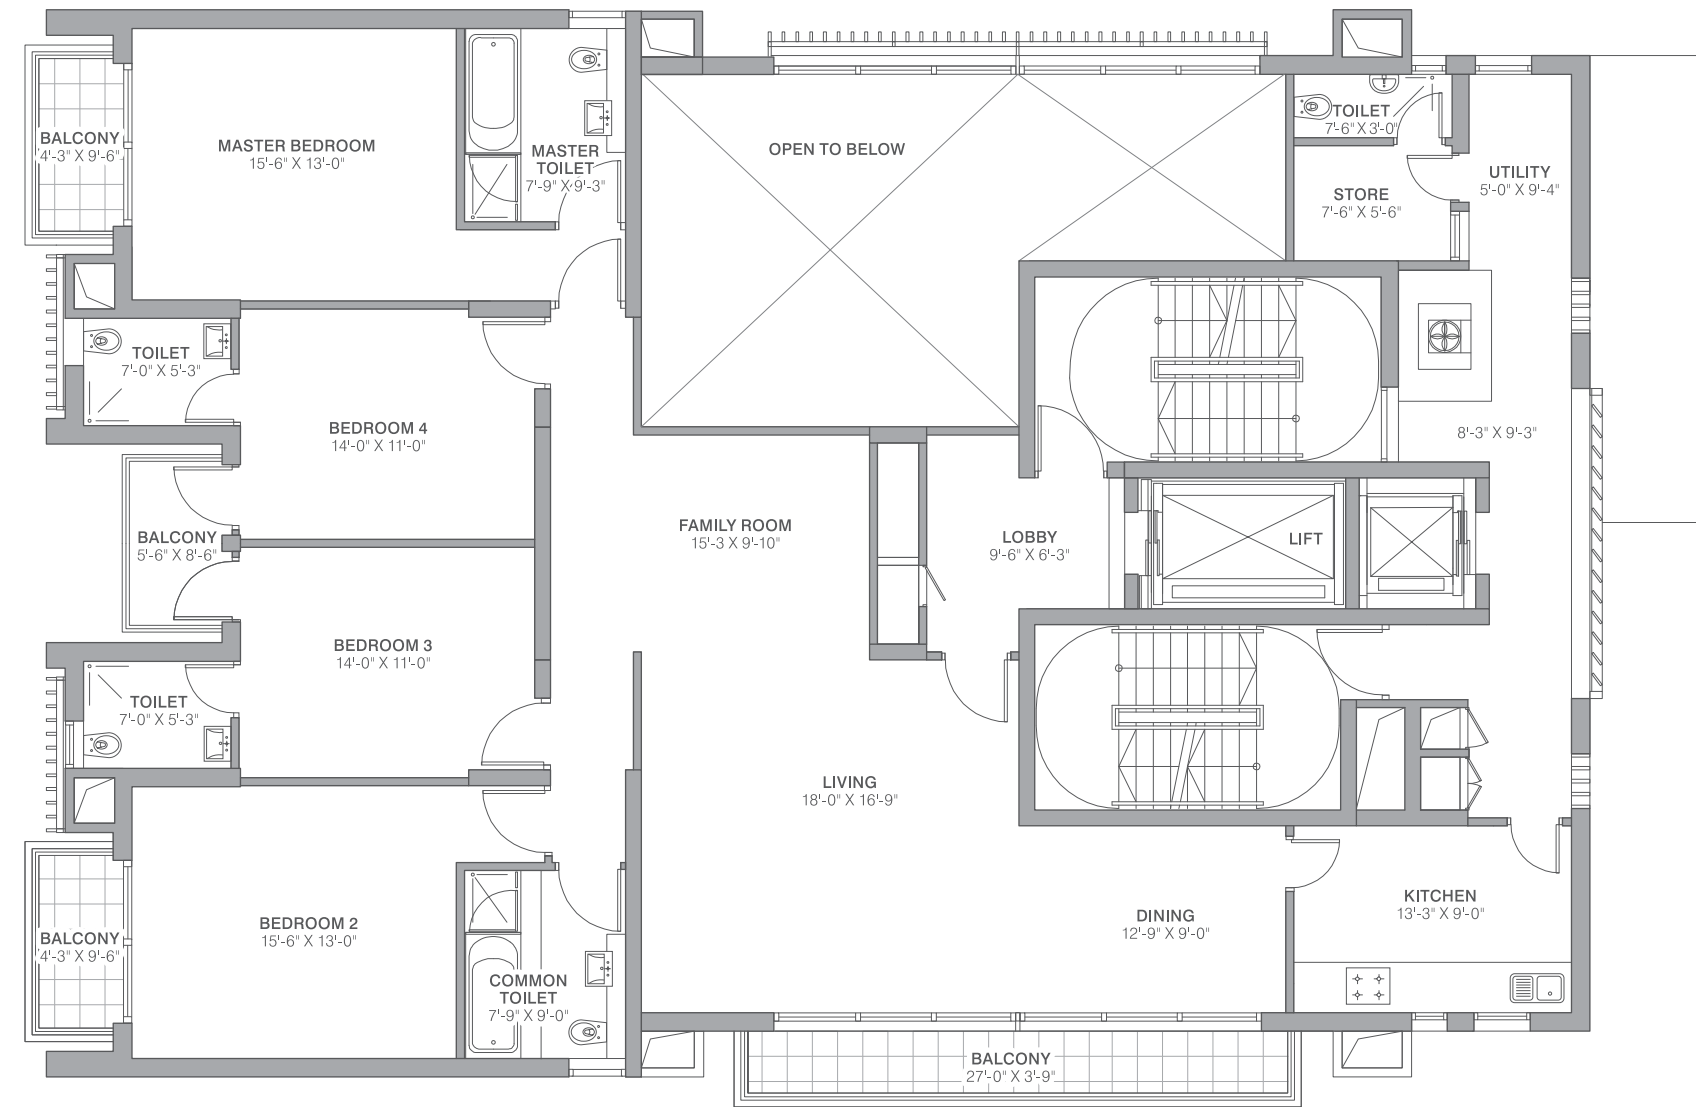

EXECUTIVE APARTMENT

TYPE 1 - 3,850 SQ. FT. (ODD FLOOR UNIT) (357.68 SQ. M.)

TYPE 1 - 3,850 SQ. FT. (EVEN FLOOR UNIT) (357.68 SQ. M.)