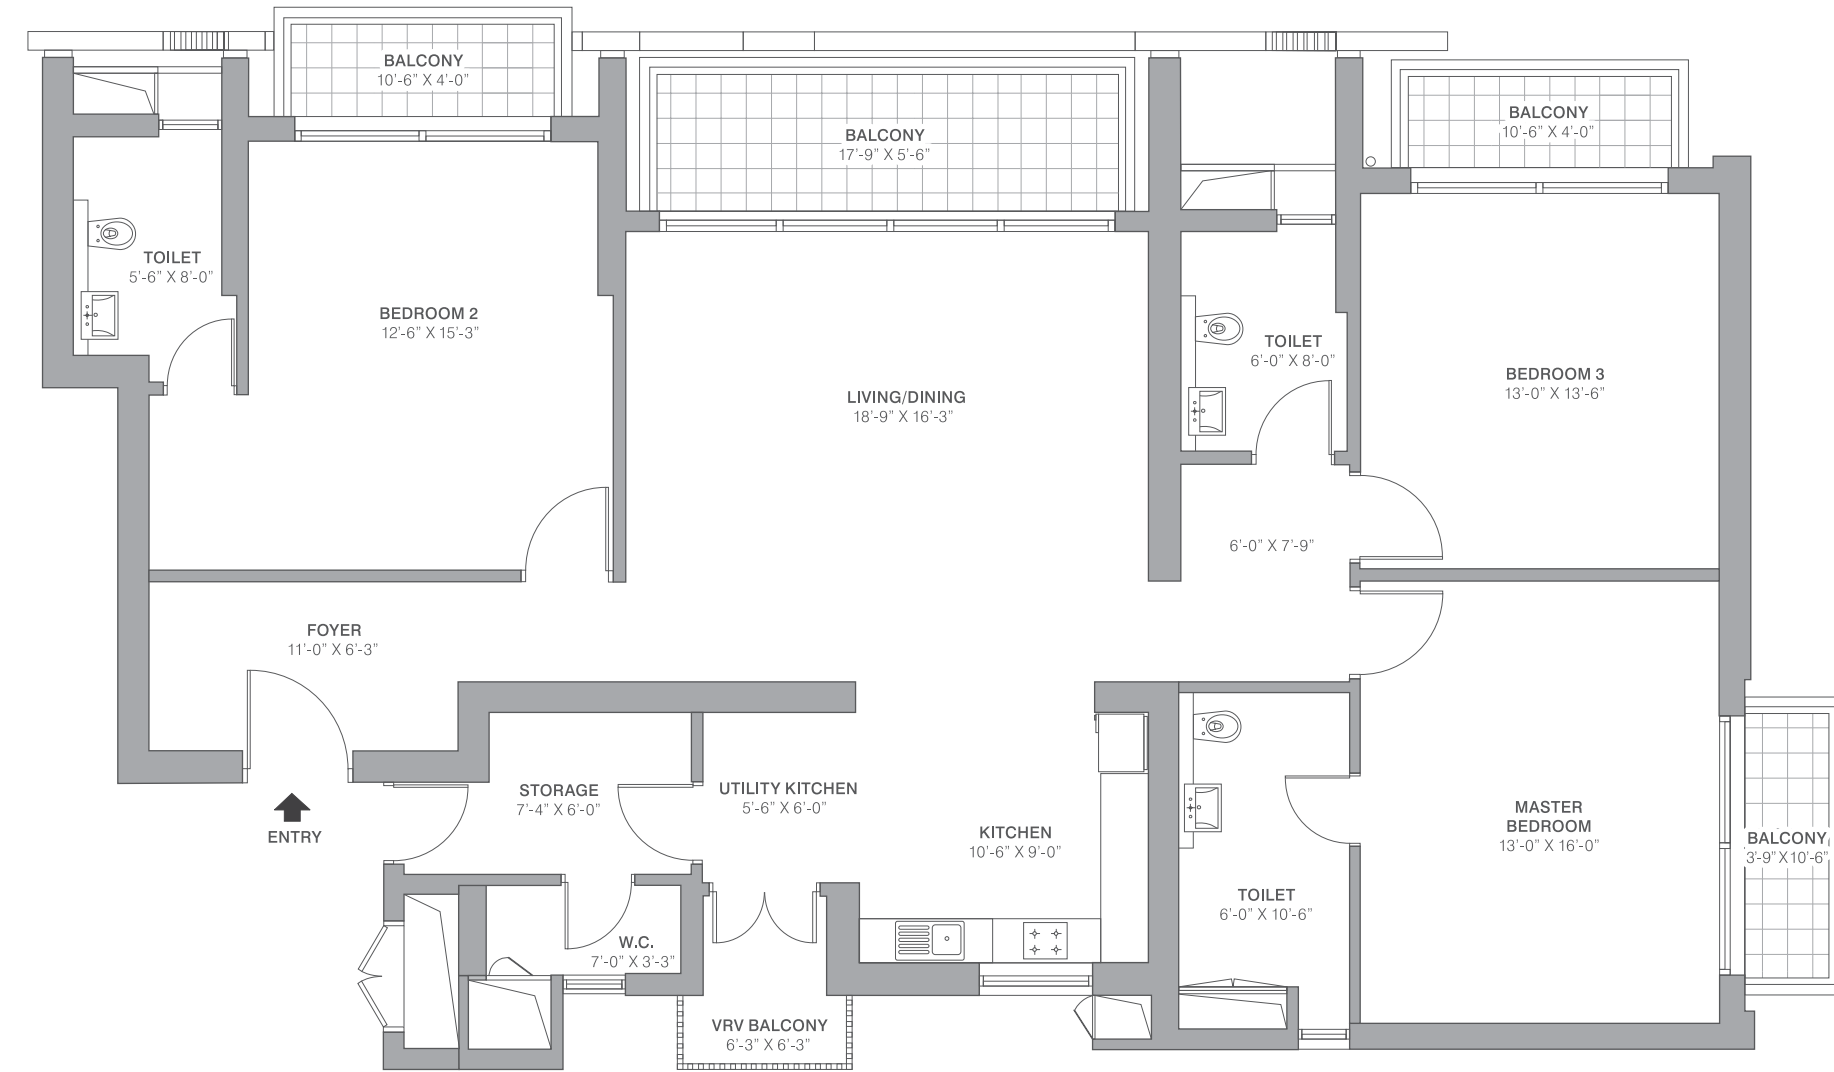

TOWER RESIDENCES

3 BHK - 2,550 SQ. FT. (TYPE 1) [236.90 SQ. M.]

3 BHK - 2,560 SQ. FT. (TYPE 2) [237.83 SQ. M.]