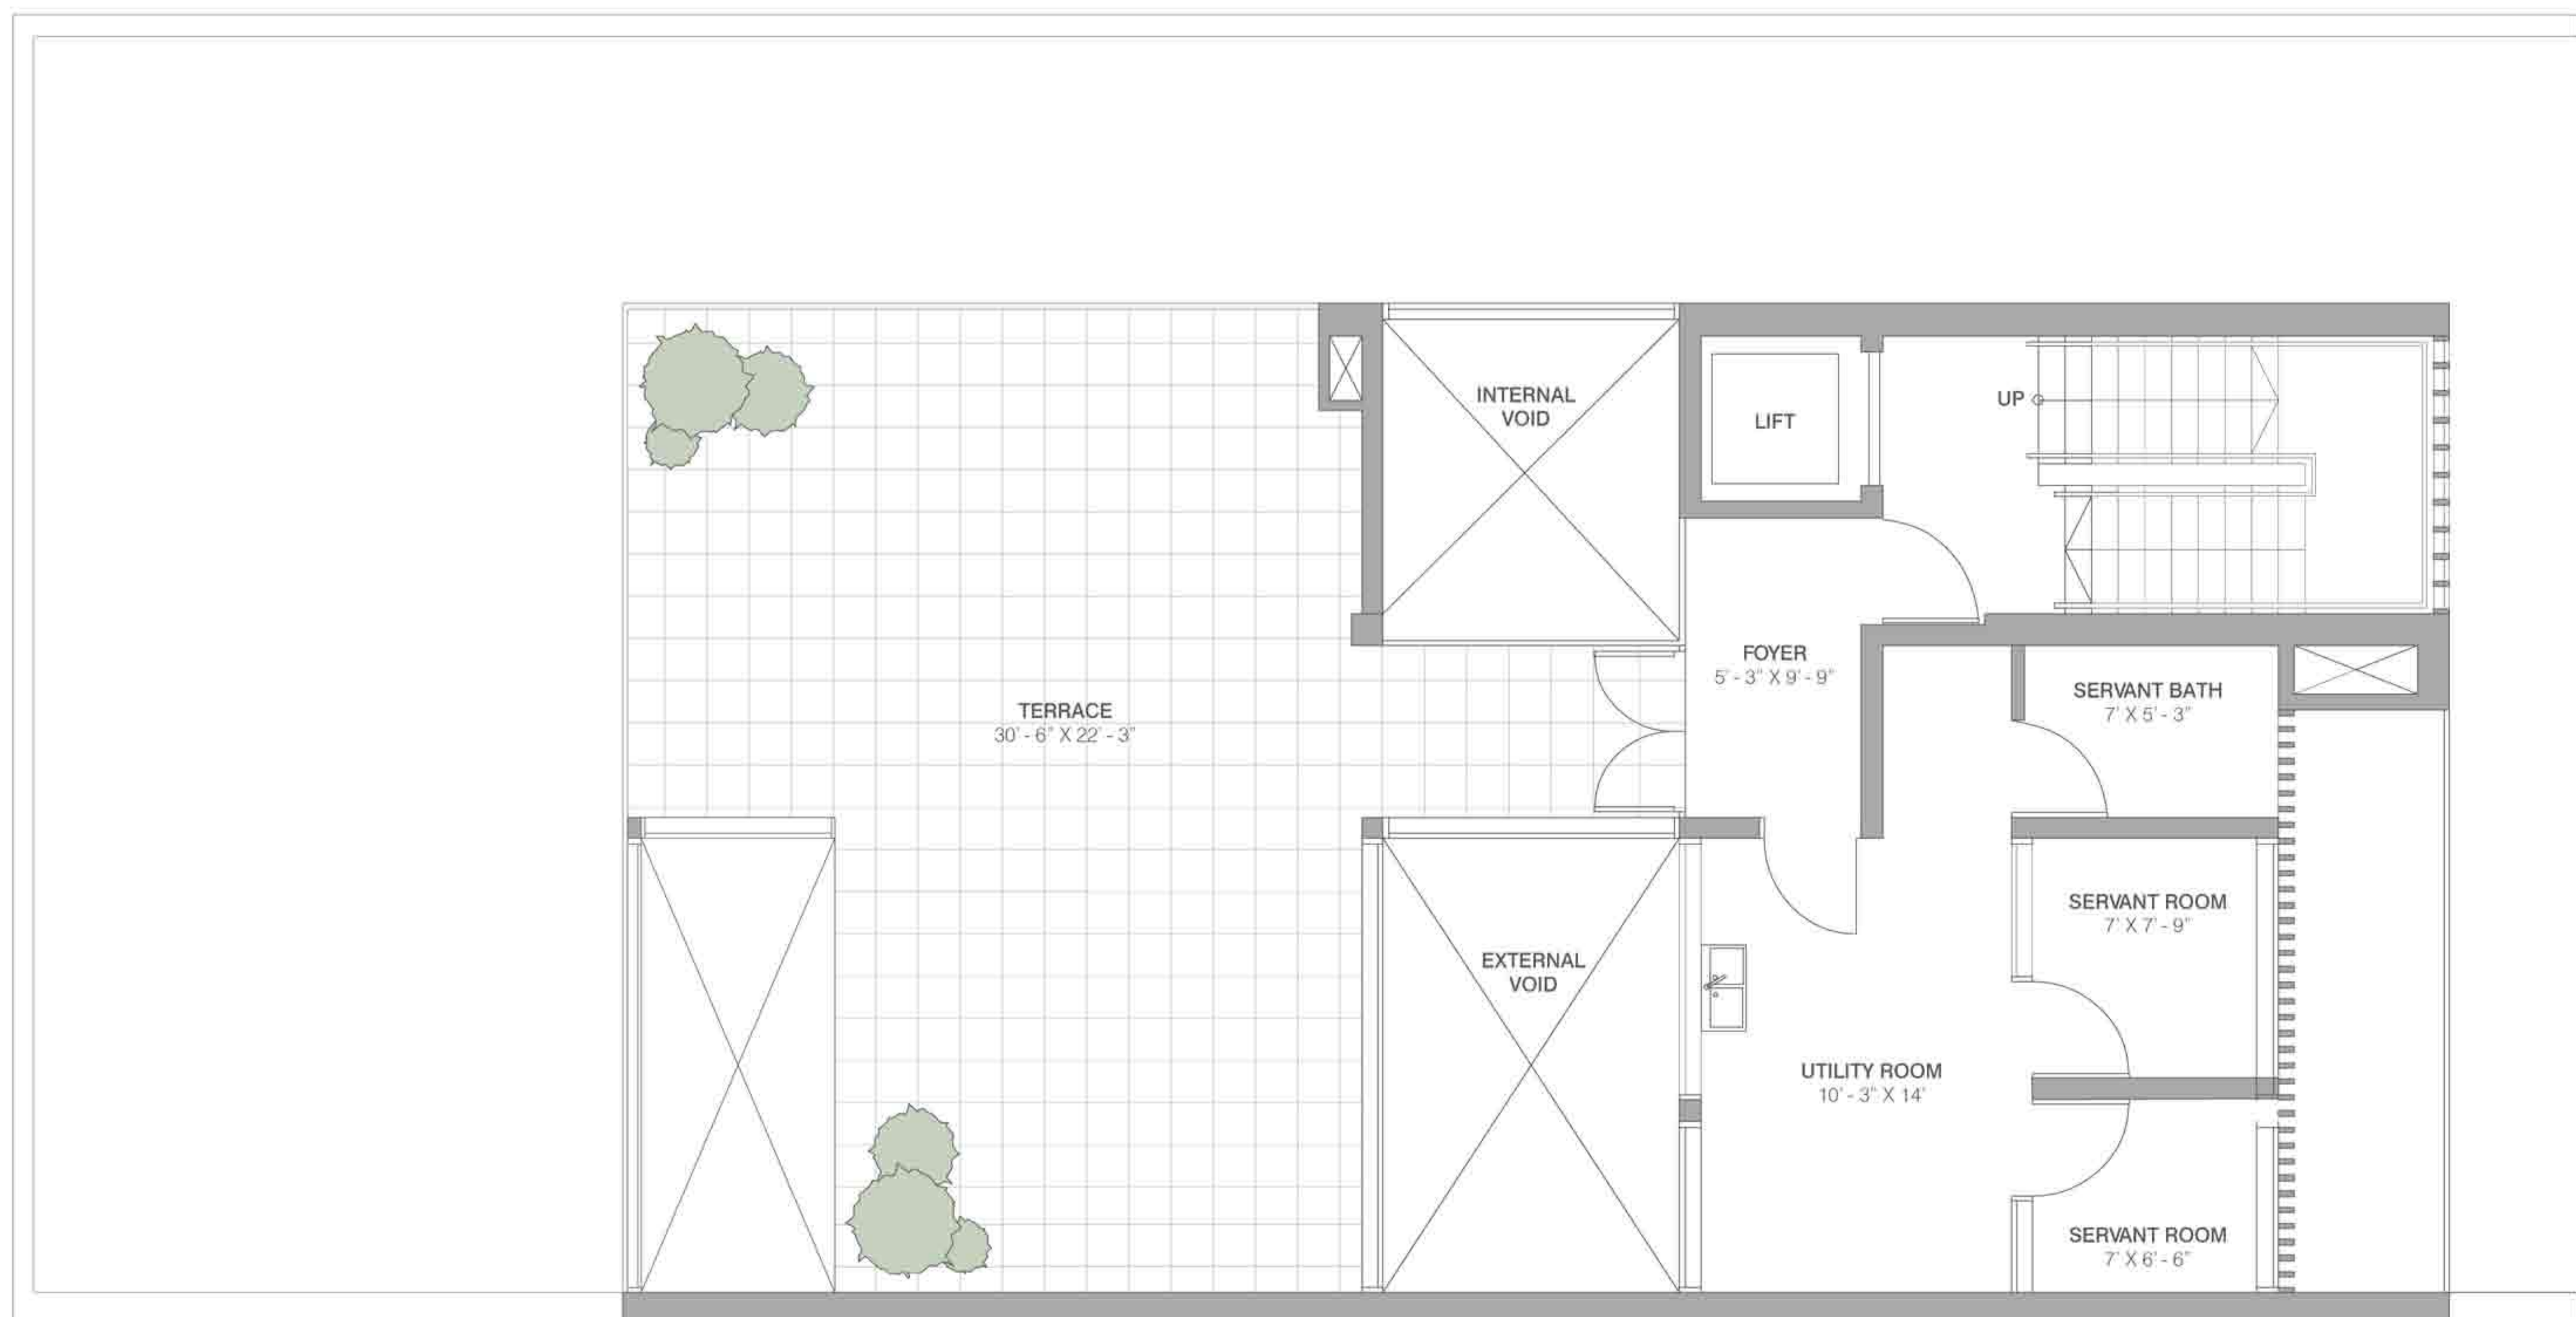

VILLAS

LARGE - 8500 SQ.FT. (789.67 SQ.MTR.)

PRIMANTI

VILLAS AND RESIDENCES

BASEMENT

VILLAS

LARGE - 8500 SQ.FT. (789.67 SQ.MTR.)

PRIMANTI

VILLAS AND RESIDENCES

GROUND FLOOR

VILLAS

LARGE - 8500 SQ.FT. (789.67 SQ.MTR.)

PRIMANTI

VILLAS AND RESIDENCES

FIRST FLOOR

VILLAS

LARGE - 8500 SQ.FT. (789.67 SQ.MTR.)

PRIMANTI

VILLAS AND RESIDENCES

SECOND FLOOR

VILLAS

LARGE - 8500 SQ.FT. (789.67 SQ.MTR.)

PRIMANTI

VILLAS AND RESIDENCES

TERRACE