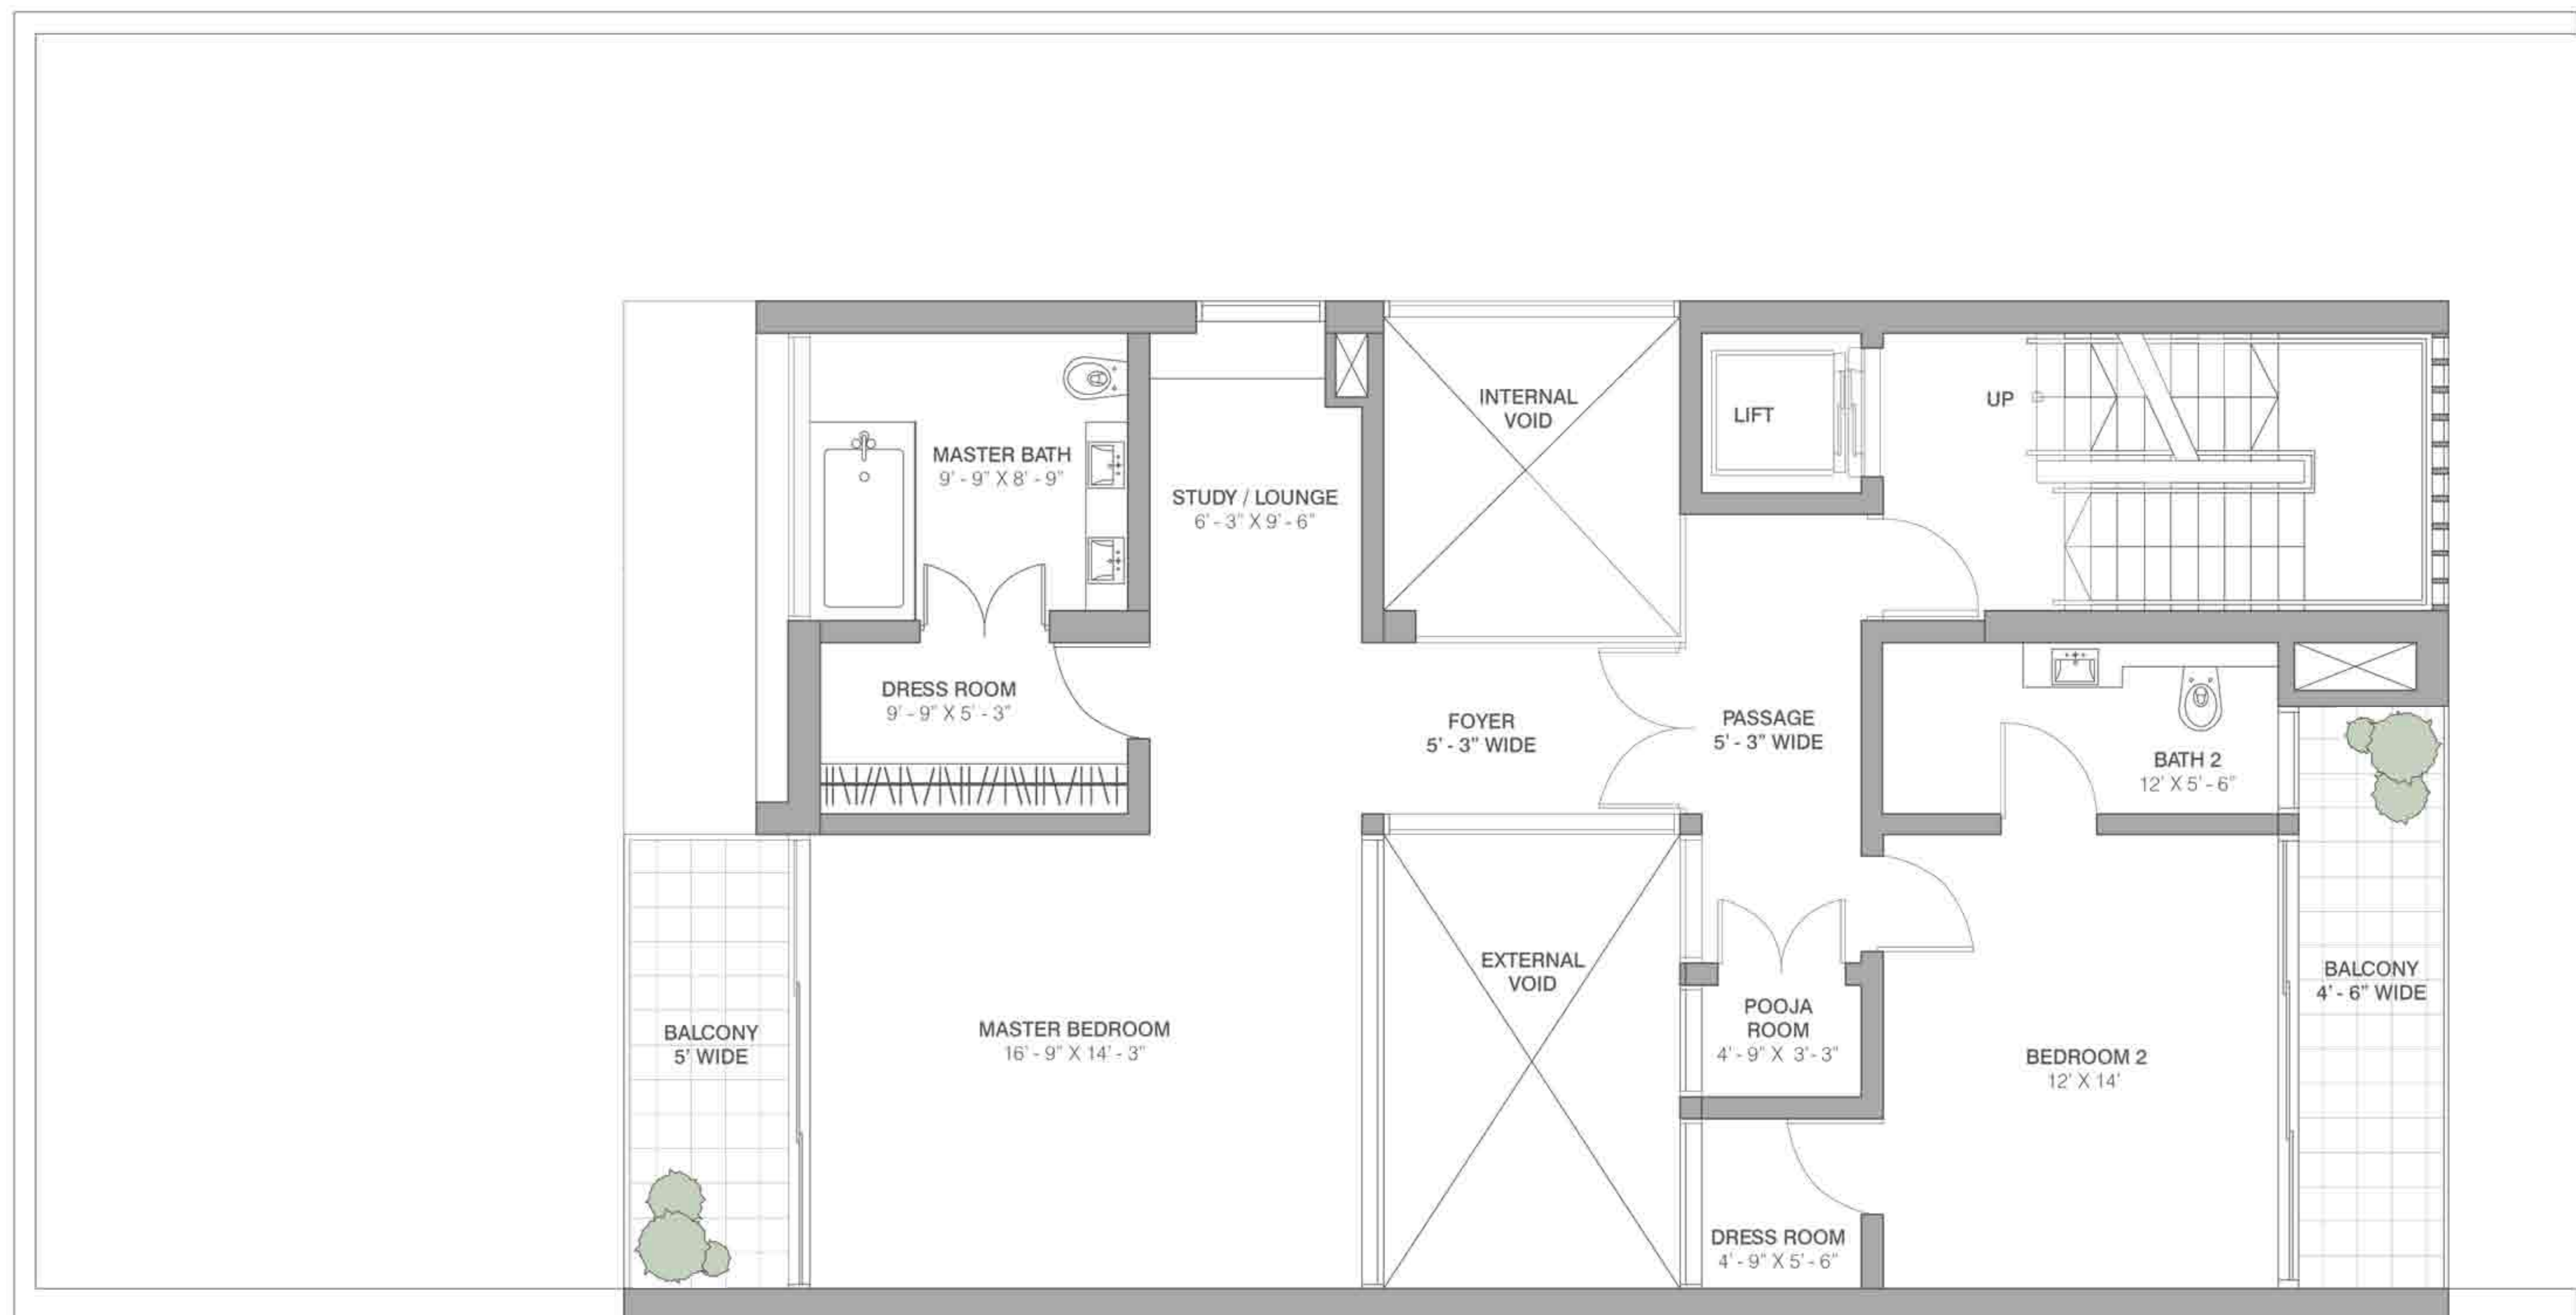

VILLAS

LARGE - 8500 SQ.FT. (789.67 SQ.MTR.)

PRIMANTI

VILLAS AND RESIDENCES

BASEMENT

VILLAS

LARGE - 8500 SQ.FT. (789.67 SQ.MTR.)

PRIMANTI

VILLAS AND RESIDENCES

GROUND FLOOR

VILLAS

LARGE - 8500 SQ.FT. (789.67 SQ.MTR.)

PRIMANTI

VILLAS AND RESIDENCES

FIRST FLOOR

VILLAS

LARGE - 8500 SQ.FT. (789.67 SQ.MTR.)

PRIMANTI

VILLAS AND RESIDENCES

SECOND FLOOR

VILLAS

LARGE - 8500 SQ.FT. (789.67 SQ.MTR.)

PRIMANTI

VILLAS AND RESIDENCES

TERRACE