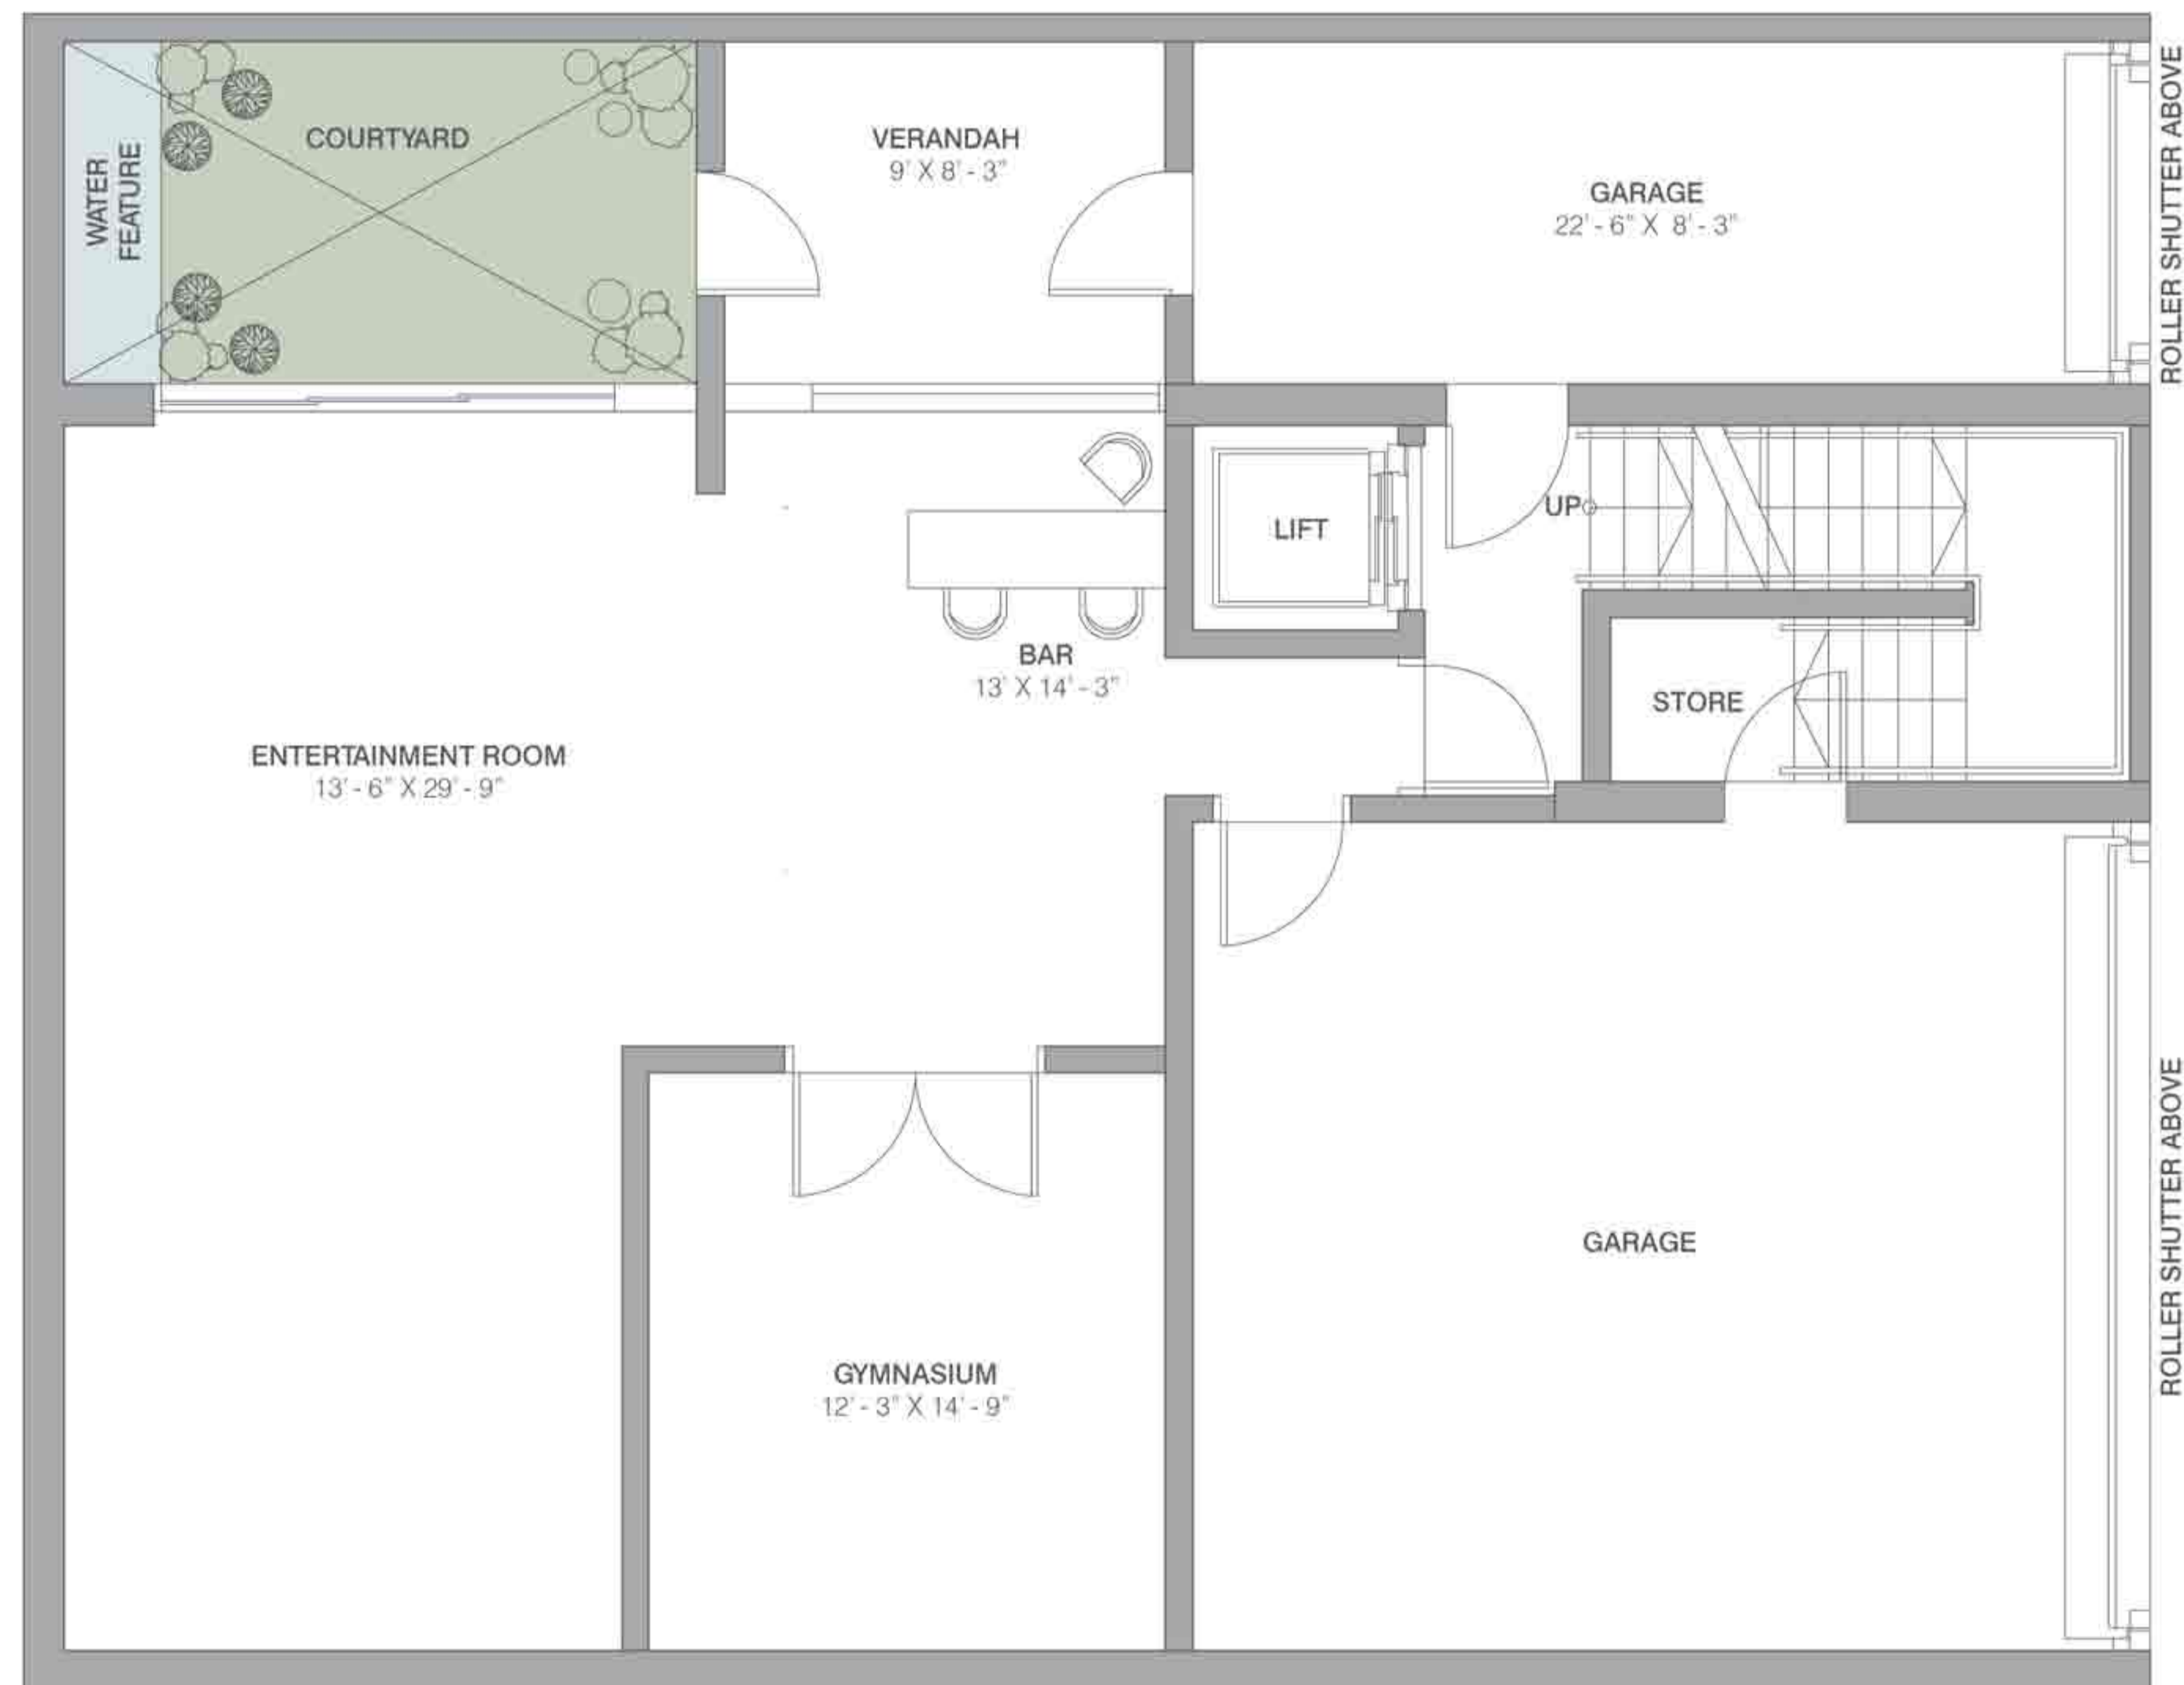

VILLAS

LARGE - 8500 SQ.FT. (789.67 SQ.MTR.)

PRIMANTI

VILLAS AND RESIDENCES

BASEMENT

VILLAS

LARGE - 8500 SQ.FT. (789.67 SQ.MTR.)

PRIMANTI

VILLAS AND RESIDENCES

GROUND FLOOR

VILLAS

LARGE - 8500 SQ.FT. (789.67 SQ.MTR.)

PRIMANTI

VILLAS AND RESIDENCES

FIRST FLOOR

VILLAS

LARGE - 8500 SQ.FT. (789.67 SQ.MTR.)

PRIMANTI

VILLAS AND RESIDENCES

SECOND FLOOR

VILLAS

LARGE - 8500 SQ.FT. (789.67 SQ.MTR.)

PRIMANTI

VILLAS AND RESIDENCES

TERRACE