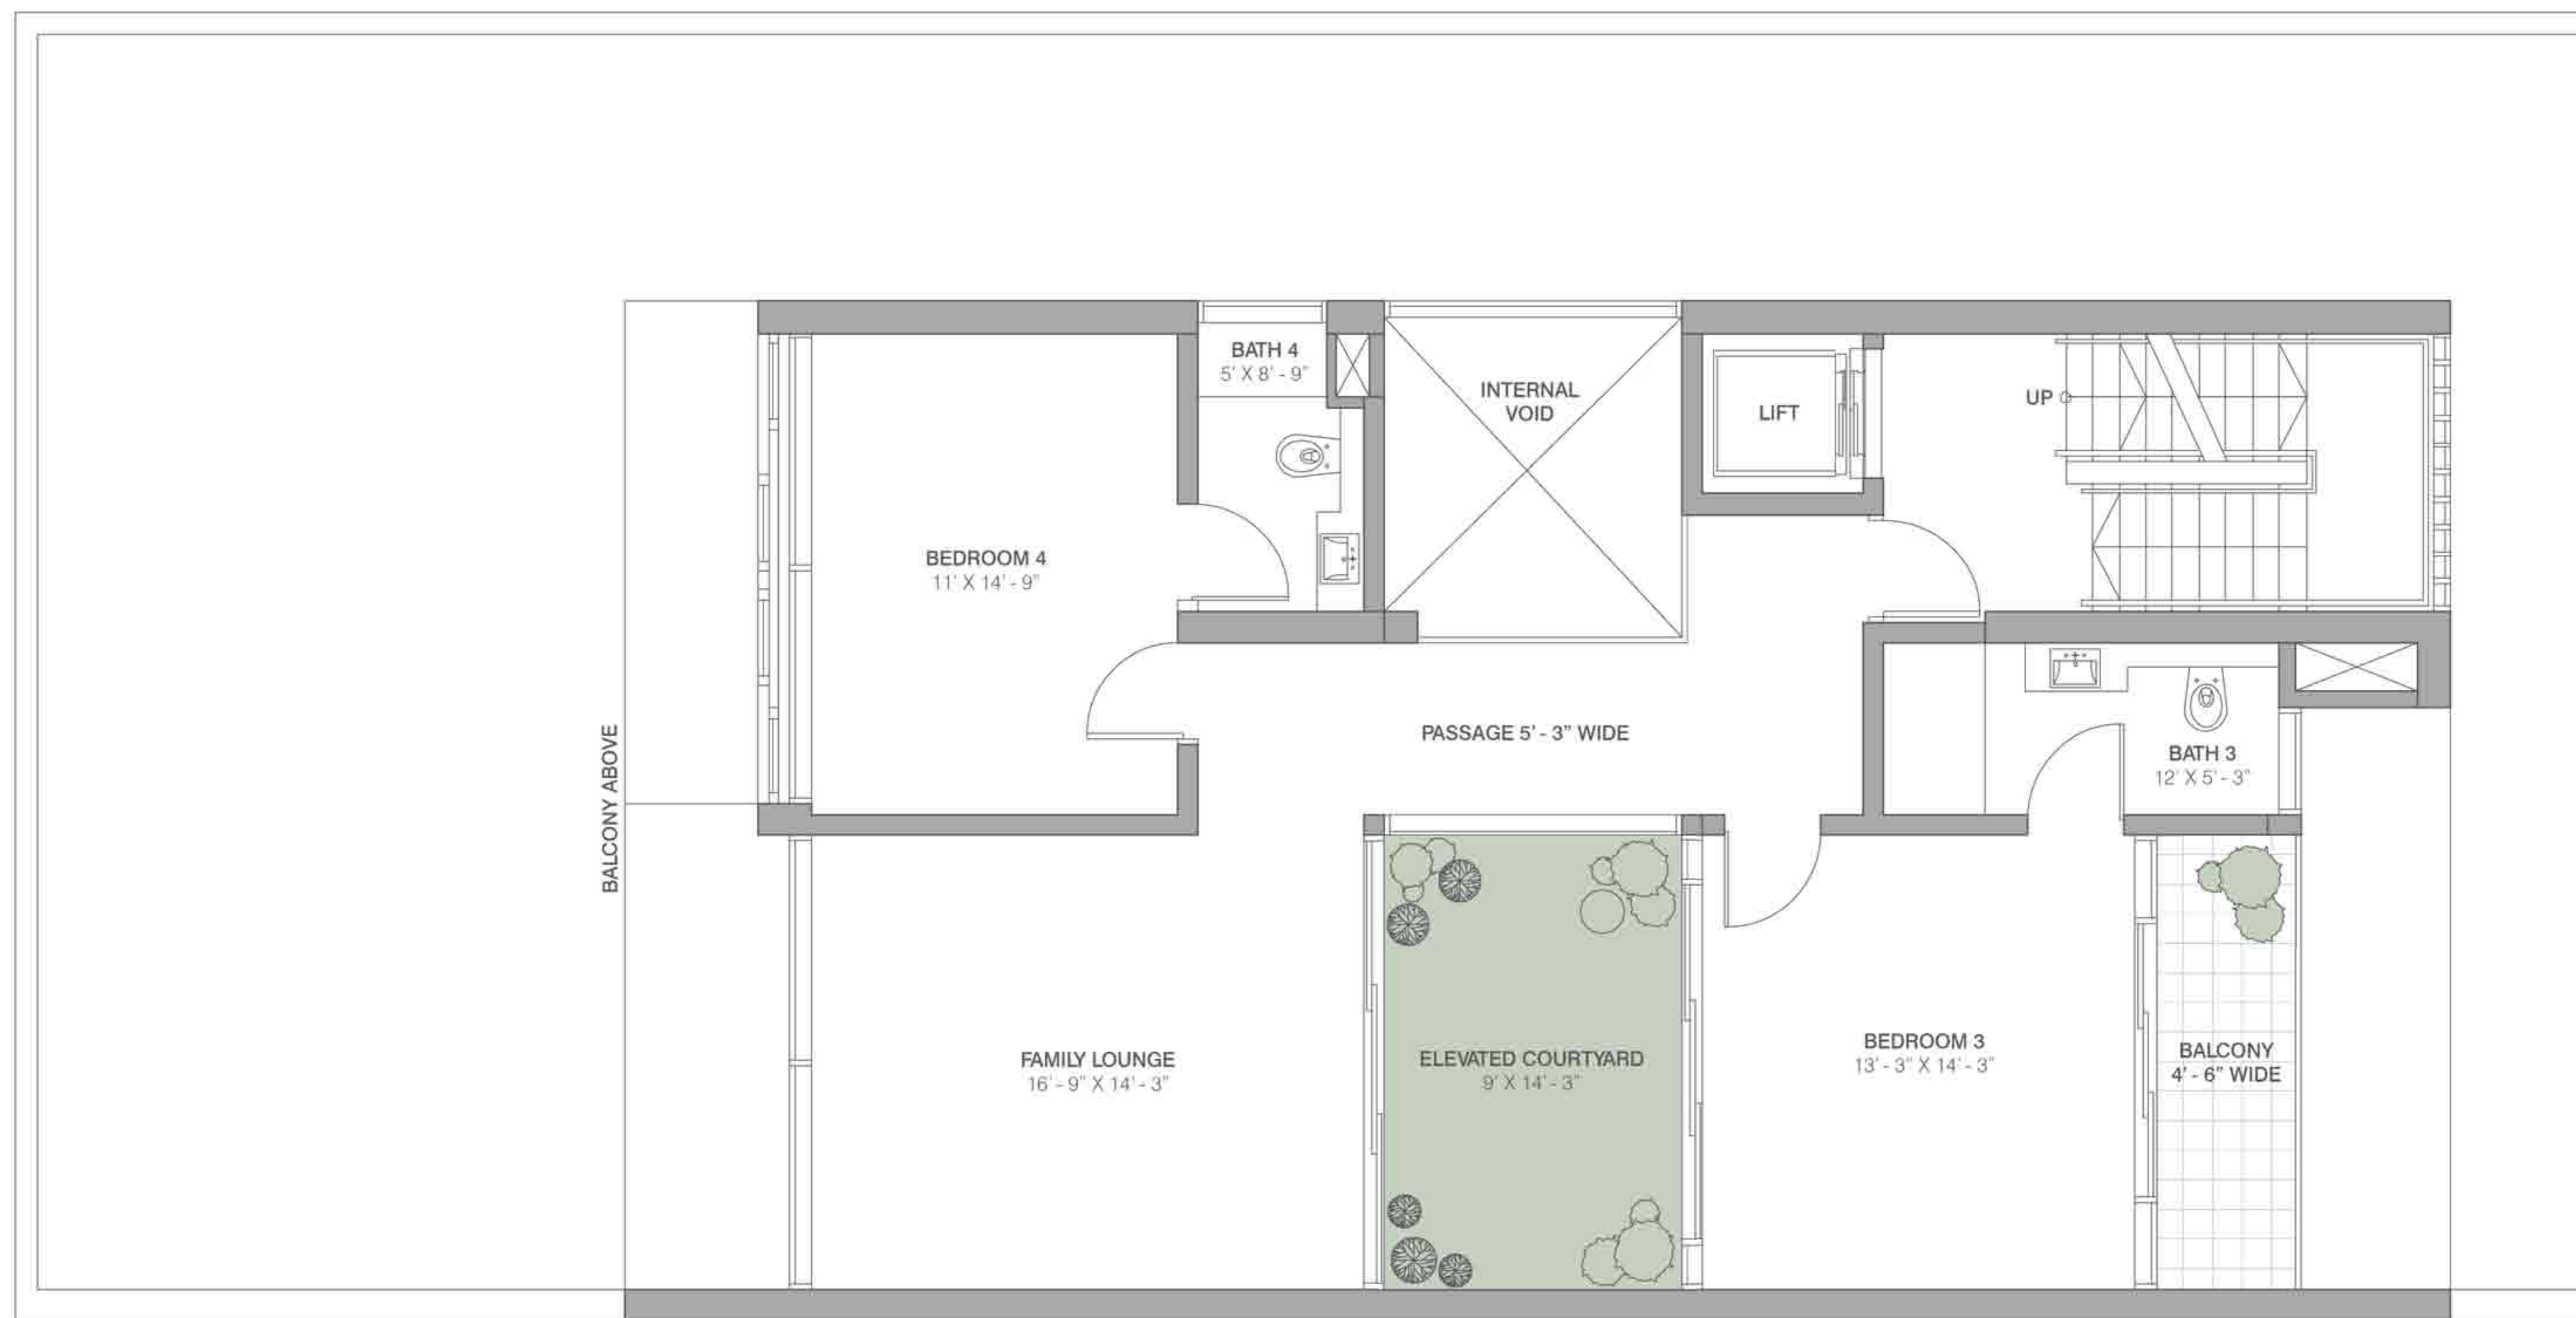

VILLAS

LARGE - 8500 SQ.FT. (789.67 SQ.MTR.)

PRIMANTI

VILLAS AND RESIDENCES

BASEMENT

VILLAS

LARGE - 8500 SQ.FT. (789.67 SQ.MTR.)

PRIMANTI

VILLAS AND RESIDENCES

GROUND FLOOR

VILLAS

LARGE - 8500 SQ.FT. (789.67 SQ.MTR.)

PRIMANTI

VILLAS AND RESIDENCES

FIRST FLOOR

VILLAS

LARGE - 8500 SQ.FT. (789.67 SQ.MTR.)

PRIMANTI

VILLAS AND RESIDENCES

SECOND FLOOR

VILLAS

LARGE - 8500 SQ.FT. (789.67 SQ.MTR.)

PRIMANTI

VILLAS AND RESIDENCES

TERRACE