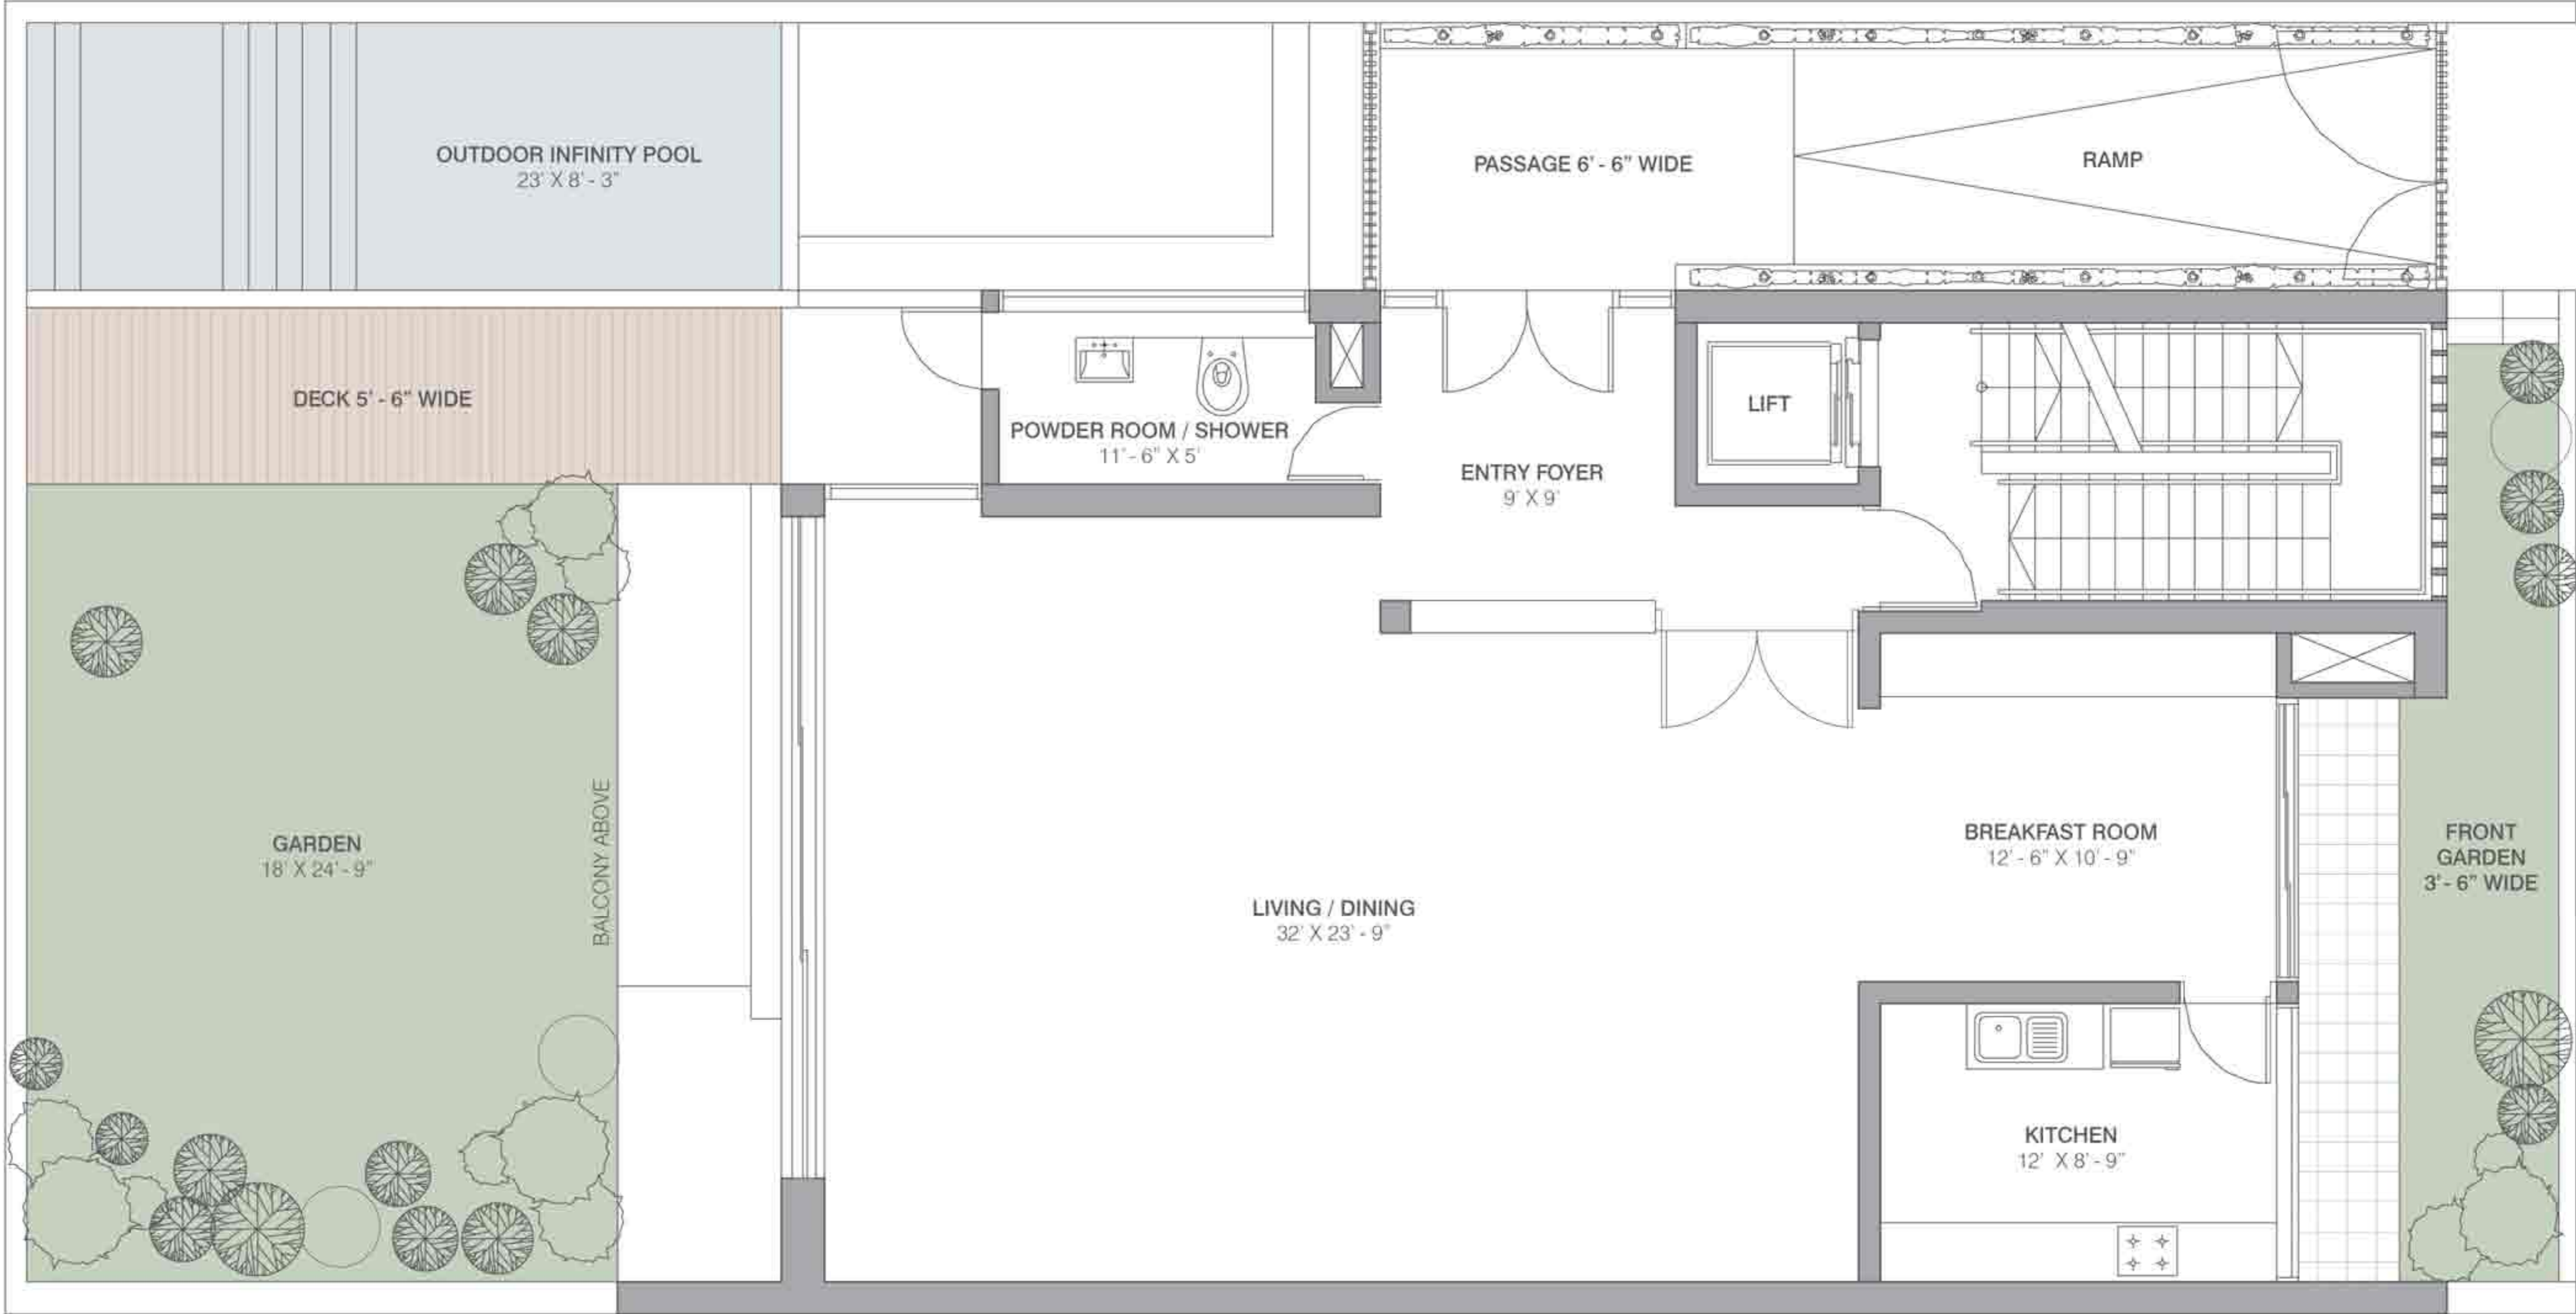

VILLAS

LARGE - 8500 SQ.FT. (789.67 SQ.MTR.)

PRIMANTI

VILLAS AND RESIDENCES

BASEMENT

VILLAS

LARGE - 8500 SQ.FT. (789.67 SQ.MTR.)

PRIMANTI

VILLAS AND RESIDENCES

GROUND FLOOR

VILLAS

LARGE - 8500 SQ.FT. (789.67 SQ.MTR.)

PRIMANTI

VILLAS AND RESIDENCES

FIRST FLOOR

VILLAS

LARGE - 8500 SQ.FT. (789.67 SQ.MTR.)

PRIMANTI

VILLAS AND RESIDENCES

SECOND FLOOR

VILLAS

LARGE - 8500 SQ.FT. (789.67 SQ.MTR.)

PRIMANTI

VILLAS AND RESIDENCES

TERRACE