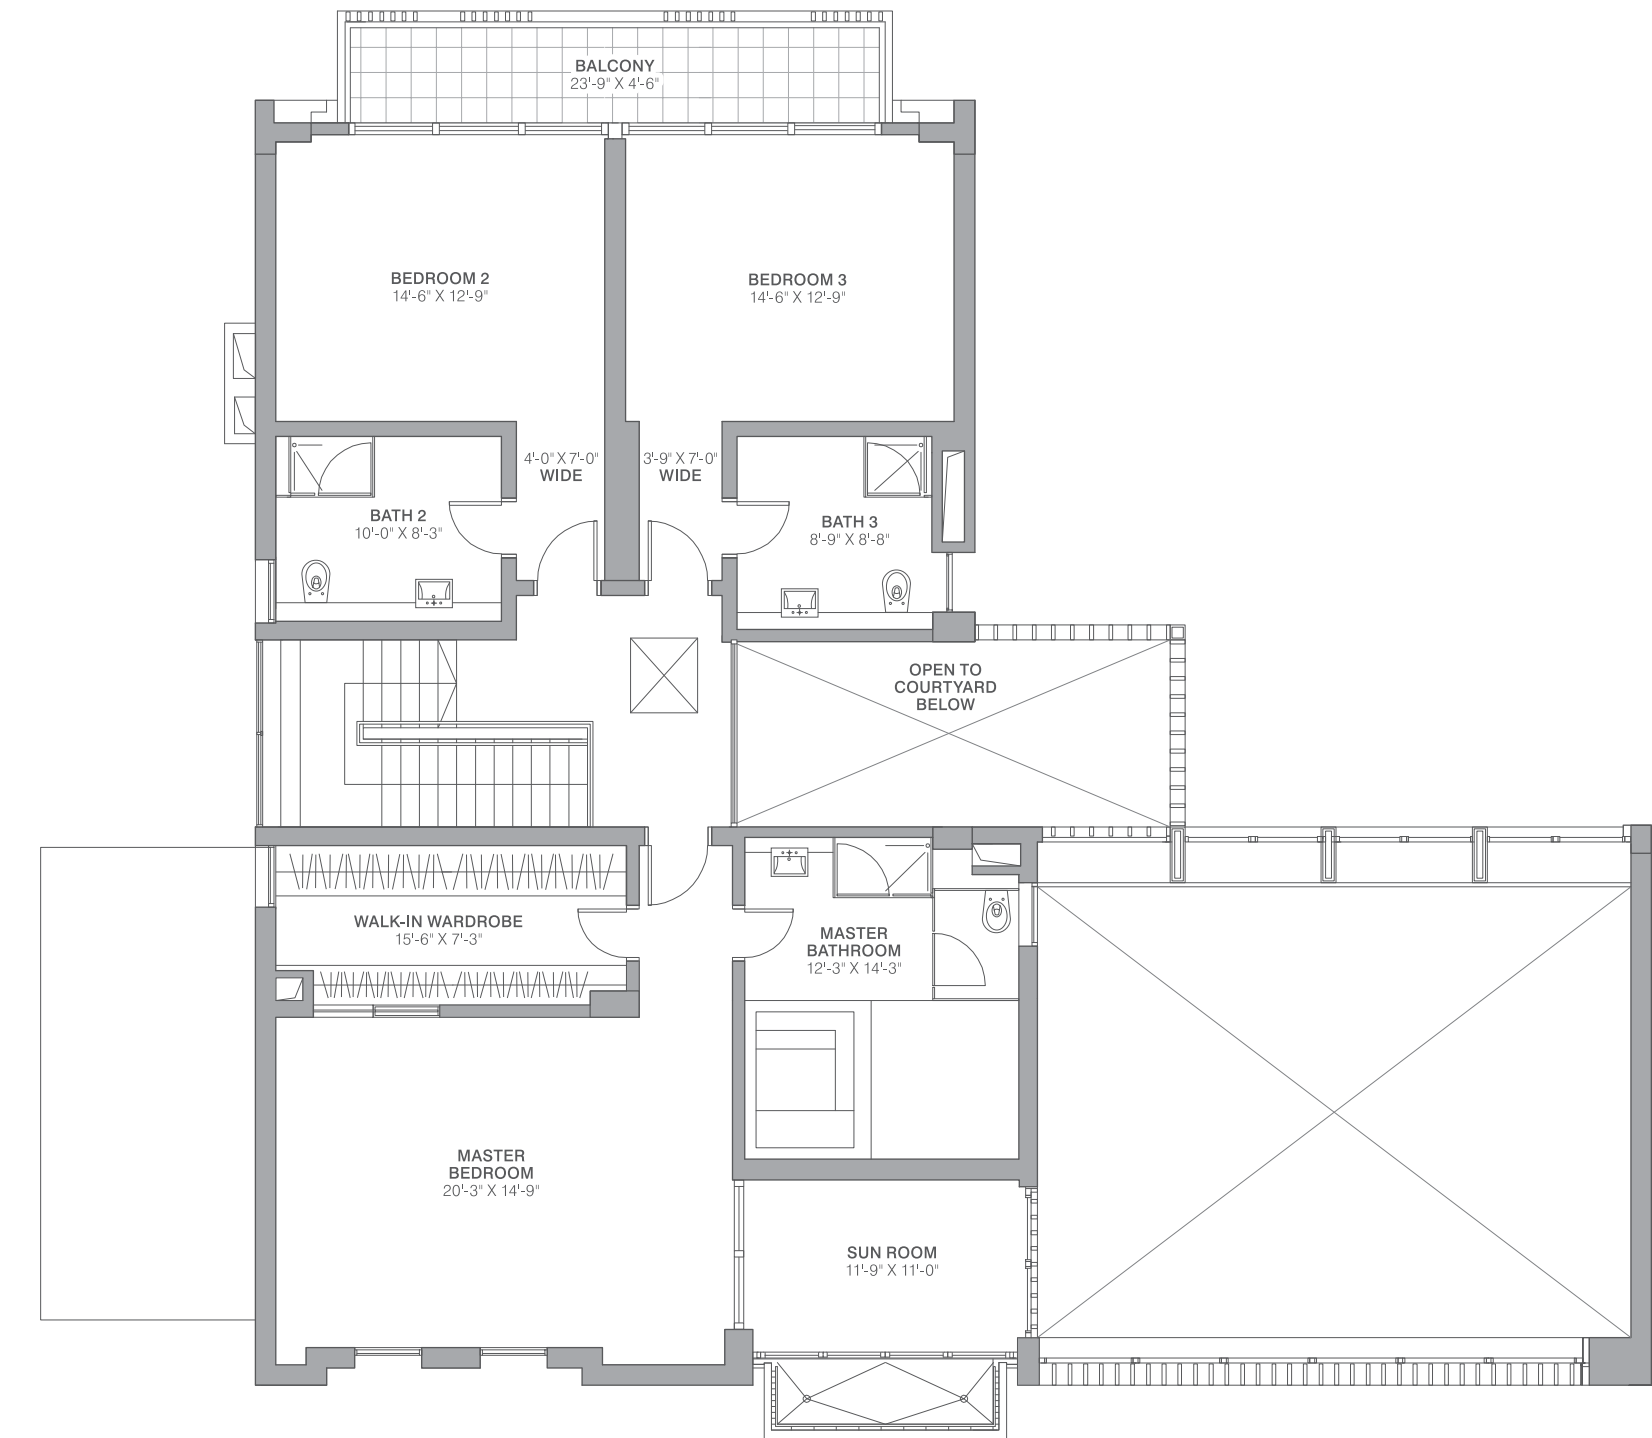

EXECUTIVE FLOORS

DUPLEX UNITS - 6,105 SQ. FT. (567.17 SQ. M.)

SECOND FLOOR | UPPER UNIT

THIRD FLOOR | UPPER UNIT