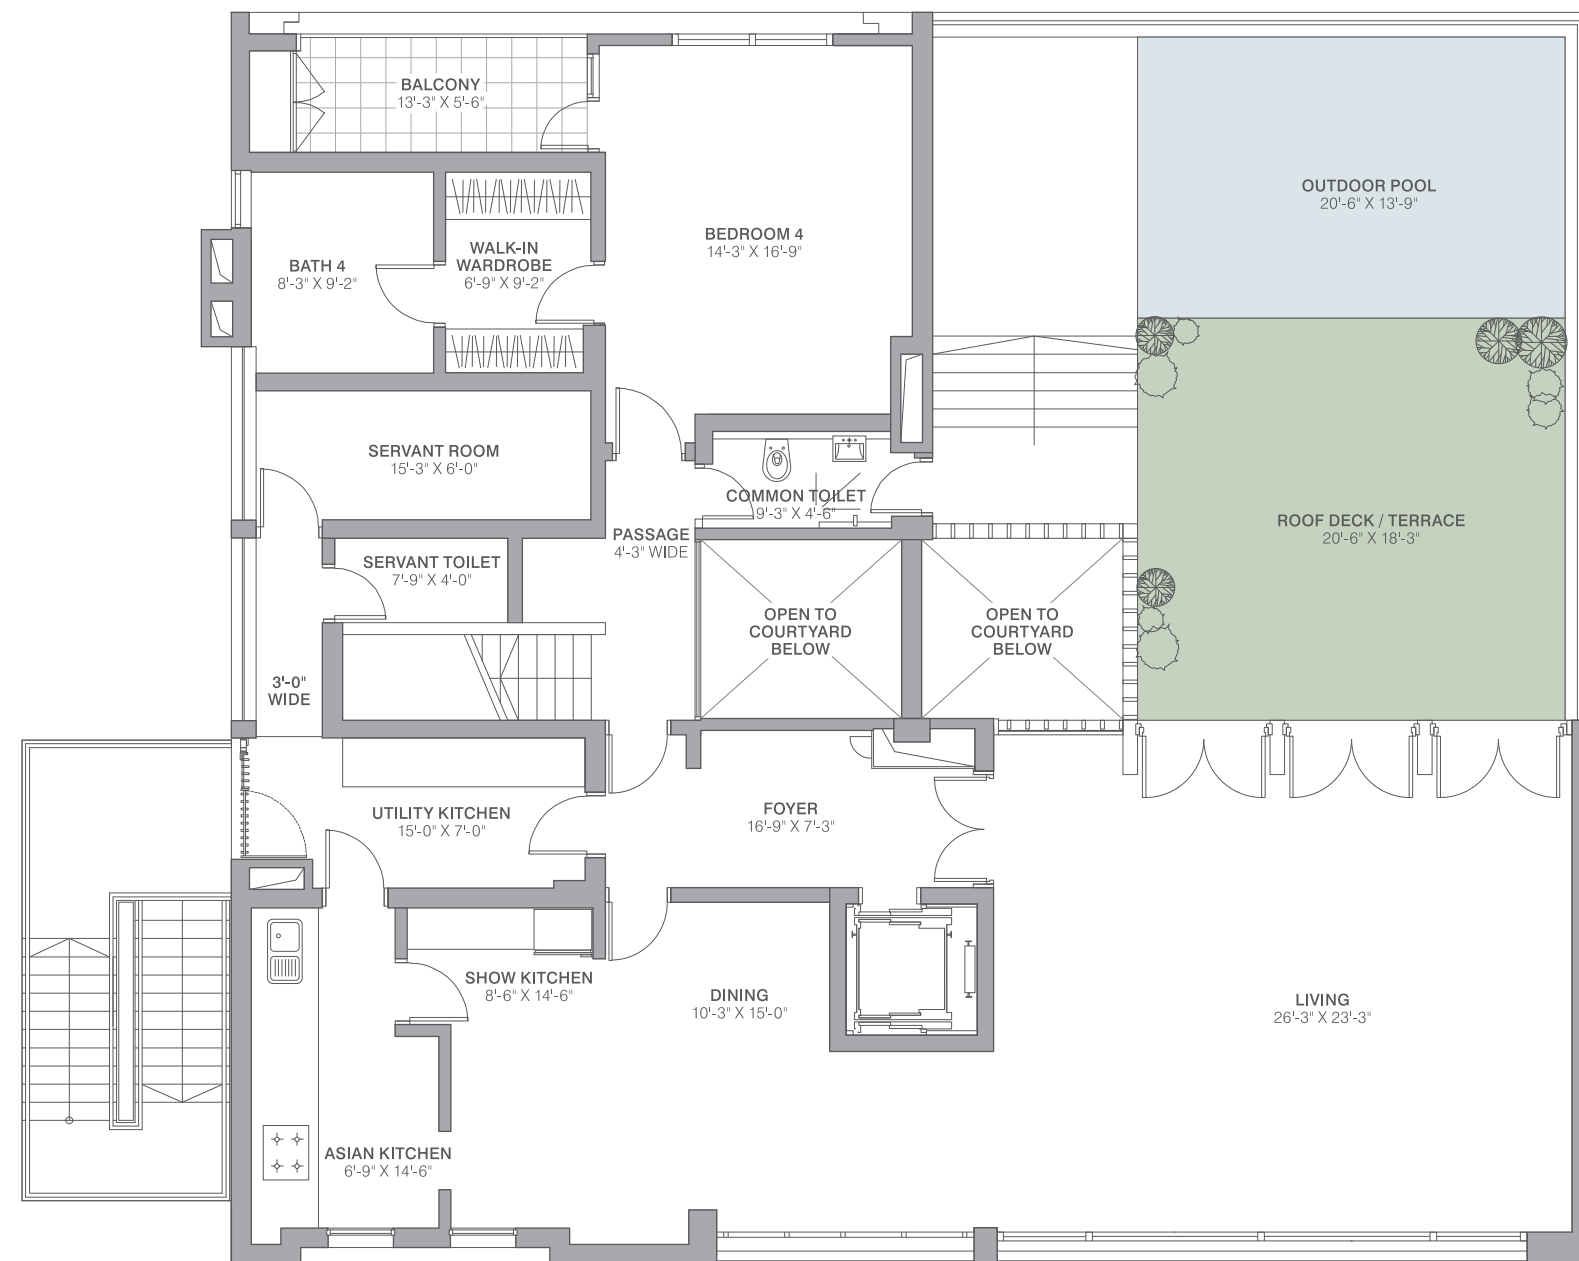

EXECUTIVE FLOORS

DUPLEX UNITS - 6,105 SQ. FT. (567.17 SQ. M.)

SECOND FLOOR | UPPER UNIT

THIRD FLOOR | UPPER UNIT